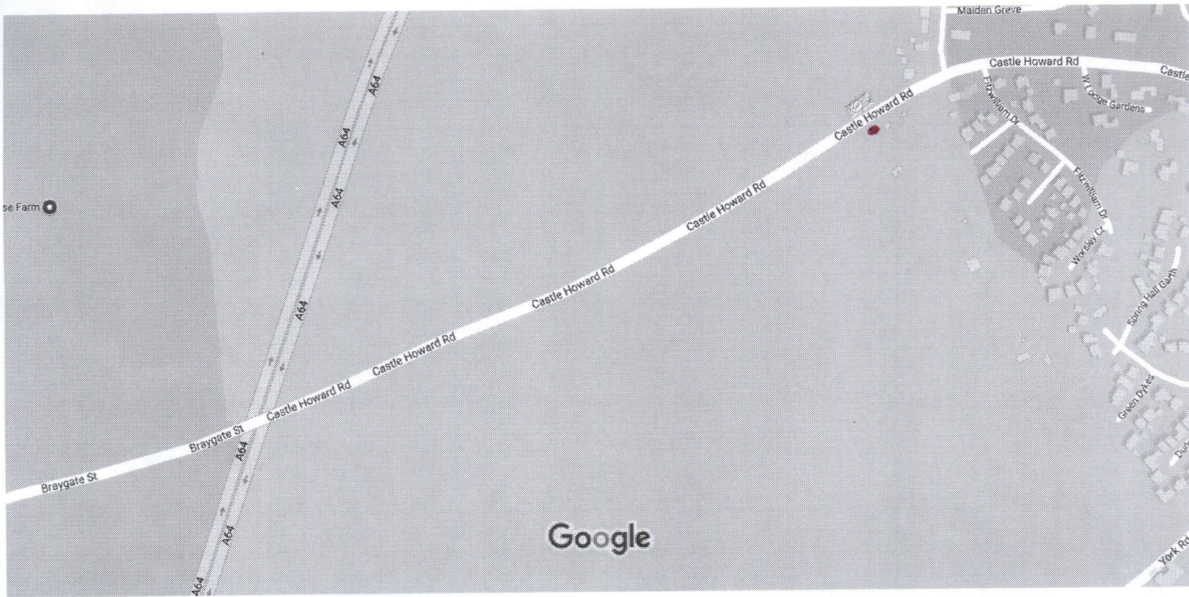

17/01077/ADV

Google Maps

Castle Howard Road - Welcome to Malton Sign Planning Application - Malton Town Council

Map data ©2017 Google United Kingdom 5 km

Castle Howard Road.

On verge south of carriageway, situate central in the verge (approx 8 metres wide) at 25 metres South West of the edge of access road to allotments, almost opposite access to Uplands.